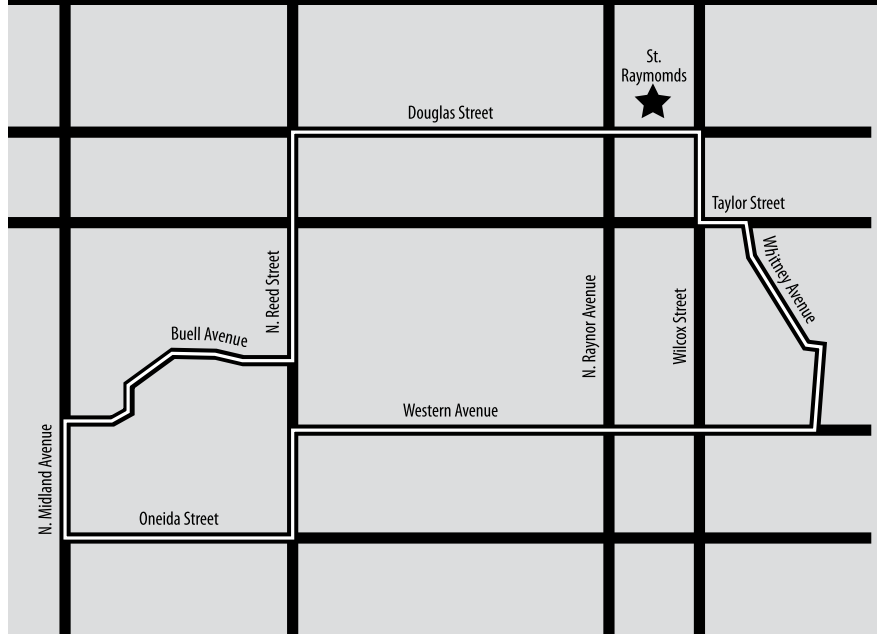

5K Race Route

Directions to Cathedral of St. Raymond

The race will be held at the Cathedral of St. Raymond located at 608 N. Raynor Avenue, Joliet, Illinois.

From I-80

Exit at Center Street, go north to Western Avenue, head West on Western Avenue, turn right on Raynor Avenue to Douglas Street, continue past Douglas to Mason turn right on Mason. Turn right on Route 30 and turn right on Douglas. You will see race parking.

From I-55

Exit south on Plainfield Road (Rt. #30), follow to Douglas Street, turn right on Douglas.