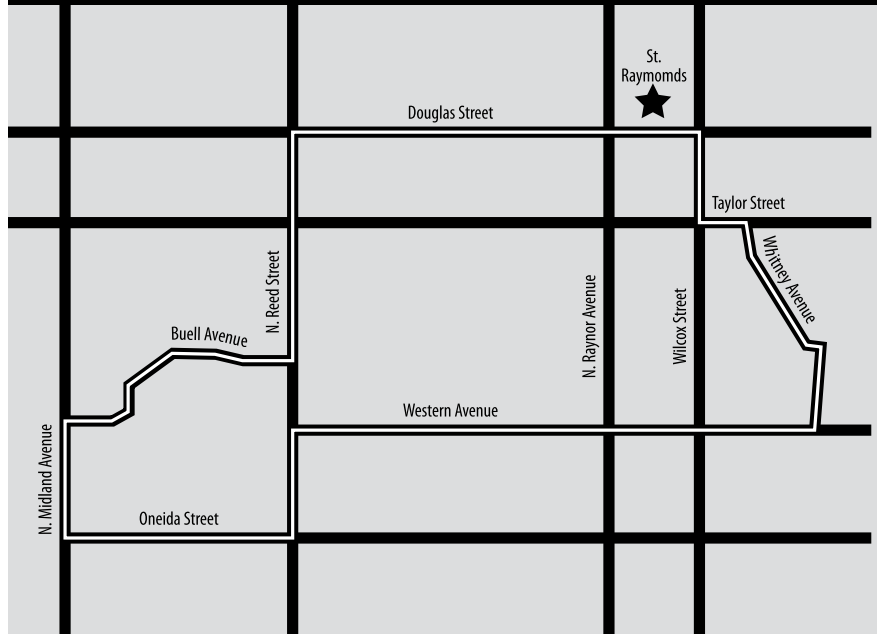

# 5K Race Route

## Directions to Cathedral of St. Raymond

The race will be held at the Cathedral of St. Raymond located at 608 N. Raynor Avenue, Joliet, Illinois.

### From I-80

Exit at Center Street, go north to Western Avenue, head West on Western Avenue, turn right on Raynor Avenue to Douglas Street, continue past Douglas to Mason turn right on Mason. Turn right on Route 30 and turn right on Douglas. You will see race parking.

### From I-55

Exit south on Plainfield Road (Rt. #30), follow to Douglas Street, turn right on Douglas.